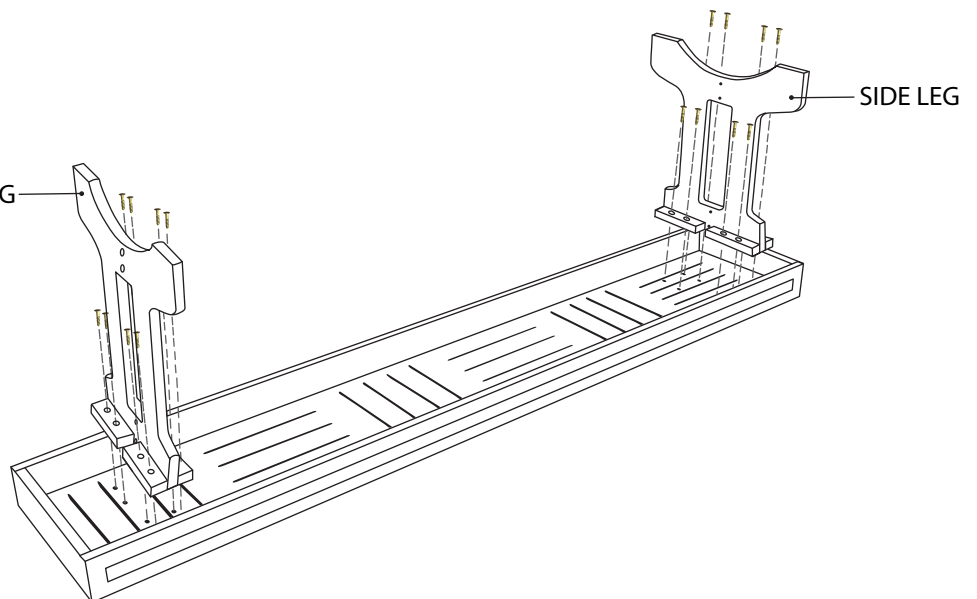

MONTEREY BENCH #C3116

MATERIALS FOR MONTEREY BENCH

BENCH SEAT (1)

TOP BAR (1)

BOTTOM BAR (1)

SIDE LEG (1)

MIDDLE LEG (1)

SIDE LEG (1)

Allen Wrench

2"
Screw
(10)

1 1/4"
Screw
(24)

STEP 1

1 1/4"
(16 Screws)

SIDE LEG

STEP 2

2"
Screw
(4)

STEP 3

2"
Screw
(1)

1 1/4"
Screw
(8)

STEP 4

2"
Screw
(5)