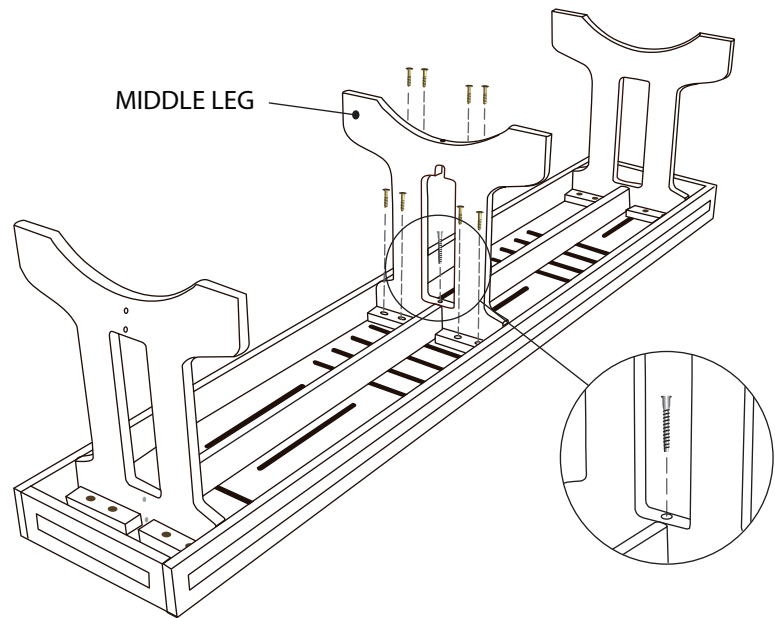

MONTEREY BENCH #C3116

MATERIALS FOR MONTEREY BENCH

BENCH SEAT (1)

TOP BAR (1)

BOTTOM BAR (1)

SIDE LEG (1)

MIDDLE LEG (1)

SIDE LEG (1)

Allen Wrench

2"
Screw
(10)

1 1/4"
Screw
(24)

STEP 1

1 1/4"
(16 Screws)

SIDE LEG

STEP 2

2"
Screw
(4)

STEP 3

2"
Screw
(1)

1 1/4"
Screw
(8)

STEP 4

2"
Screw
(5)