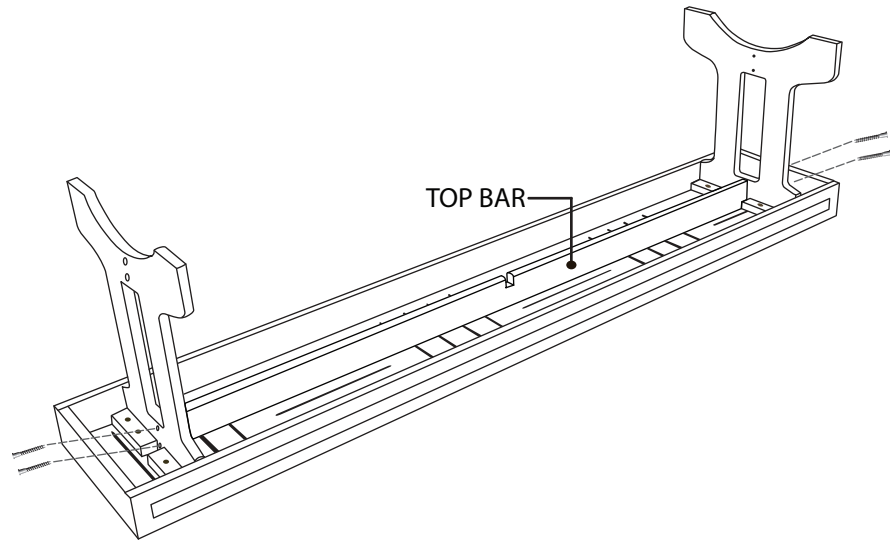

MONTEREY BENCH #C3116

MATERIALS FOR MONTEREY BENCH

BENCH SEAT (1)

TOP BAR (1)

BOTTOM BAR (1)

SIDE LEG (1)

MIDDLE LEG (1)

SIDE LEG (1)

Allen Wrench

2"
Screw
(10)

1 1/4"
Screw
(24)

STEP 1

1 1/4"
(16 Screws)

SIDE LEG

STEP 2

2"
Screw
(4)

STEP 3

2"
Screw
(1)

1 1/4"
Screw
(8)

STEP 4

2"
Screw
(5)