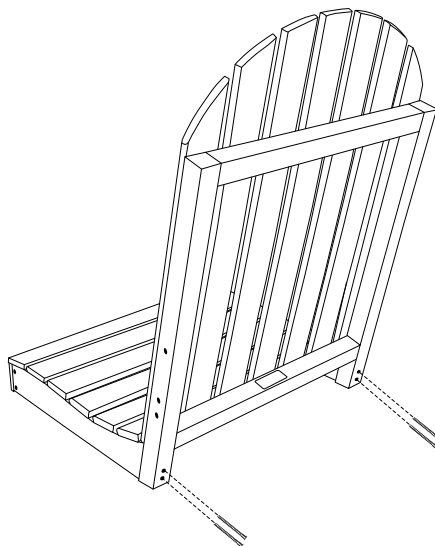

ALEXNDRIA ROCKER #C367

MATERIALS

BACK OF ROCKER
(1)

LEFT ROCKER ARM / LEG
(1)

Allen Wrench

2³/₄"
Allen Screw
(16)

RIGHT ROCKER ARM / LEG
(1)

ROCKER SEAT
(1)

LEG SUPPORT
(2)

STEP 1
(4)

ATTACH LEFT & RIGHT
ARM / LEGS TO CHAIR

STEP 2

(8)

STEP 3

(4)

ATTACH LEG SUPPORTS