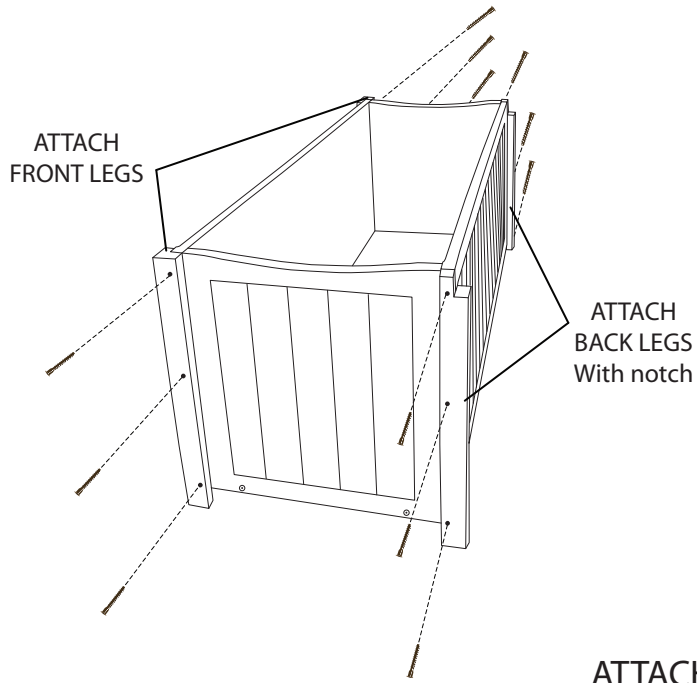

BRISBANE CURVED TOP DECK BOX #C39548C

MATERIALS

FRONT PANEL
(1)

BACK PANEL
(1)

LID
(1)

SIDE
(2)

BACK LEGS
With notch
(2)

FRONT LEGS
(2)

BOTTOM
(1)

ALLEN
WRENCH

2" ALLEN
SCREW
(36)

5/8" SCREW
(9)

1/2" SCREW
(2)

STEP 1

2" ALLEN
SCREWS
(4)

STEP 2

2" ALLEN
SCREWS
(20)

STEP 3

2" ALLEN
SCREWS
(12)

ATTACH
LID

STEP 4

5/8" SCREW
(9)

STEP 5

1/2" SCREW
(2)