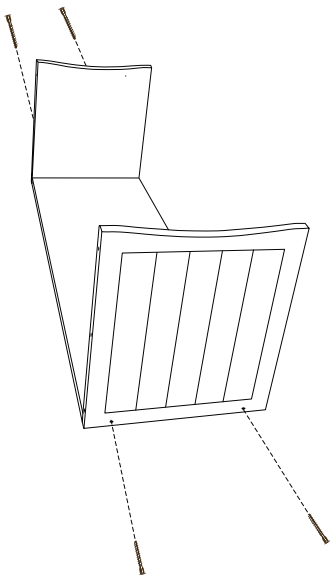

BRISBANE CURVED TOP DECK BOX #C39548C

MATERIALS

FRONT PANEL
(1)

BACK PANEL
(1)

LID
(1)

SIDE
(2)

BACK LEGS
With notch
(2)

FRONT LEGS
(2)

BOTTOM
(1)

ALLEN
WRENCH

2" ALLEN
SCREW
(36)

5/8" SCREW
(9)

1/2" SCREW
(2)

STEP 1

2" ALLEN
SCREWS
(4)

STEP 2

2" ALLEN
SCREWS
(20)

STEP 3

2" ALLEN
SCREWS
(12)

ATTACH
LID

STEP 4

5/8" SCREW
(9)

STEP 5

1/2" SCREW
(2)