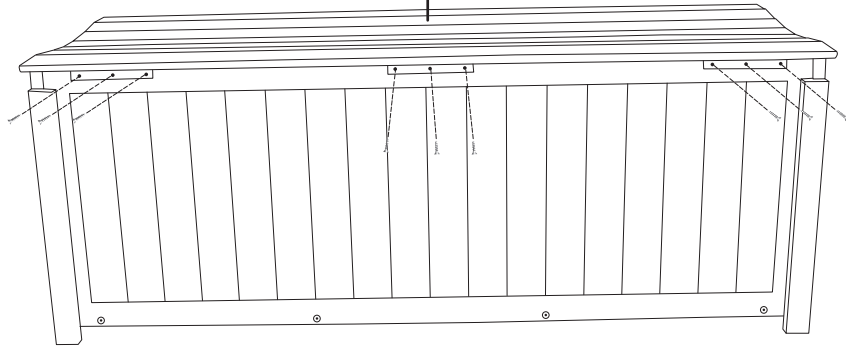

BRISBANE CURVED TOP DECK BOX #C39548C

MATERIALS

FRONT PANEL
(1)

BACK PANEL
(1)

LID
(1)

SIDE
(2)

BACK LEGS
With notch
(2)

FRONT LEGS
(2)

2" ALLEN
SCREWS
(20)

STEP 3

2" ALLEN
SCREWS
(12)

ATTACH
LID

STEP 4

5/8" SCREW
(9)

STEP 5

1/2" SCREW
(2)