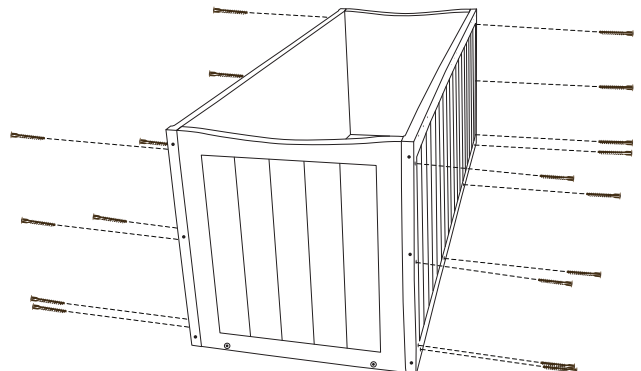

BRISBANE CURVED TOP DECK BOX #C39548C

MATERIALS

FRONT PANEL
(1)

BACK PANEL
(1)

LID
(1)

SIDE
(2)

BACK LEGS
With notch
(2)

FRONT LEGS
(2)

BOTTOM
(1)

ALLEN
WRENCH

2" ALLEN
SCREW
(36)

5/8" SCREW
(9)

1/2" SCREW
(2)

STEP 1

2" ALLEN
SCREWS
(4)

STEP 2

2" ALLEN
SCREWS
(20)

STEP 3

2" ALLEN
SCREWS
(12)

ATTACH
LID

STEP 4

5/8" SCREW
(9)

STEP 5

1/2" SCREW
(2)